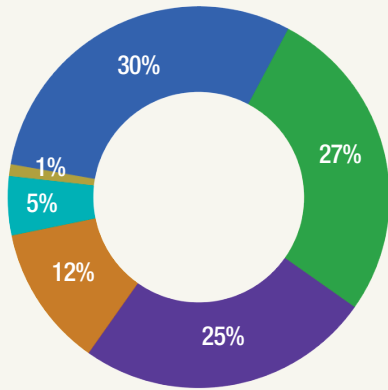

FINANCIALS

July 1, 2018 - June 30, 2019

REVENUES

Contributions	\$1,521,145	30%
Government Grants	\$1,350,720	27%
Learning and Supportive Programs	\$1,240,391	25%
Fundraising	\$575,949	12%
Facility Rental Fees	\$246,512	5%
Other	\$68,424	1%
Total	\$5,003,141	100%

EXPENSES

Personnel	\$2,966,536	50%
Occupancy	\$1,012,209	17%
Professional Fees	\$543,739	9%
Supplies	\$342,828	6%
Volunteer Support	\$300,690	5%
Other	\$262,305	4%
Depreciation	\$523,780	9%
Total	\$5,952,087	100%