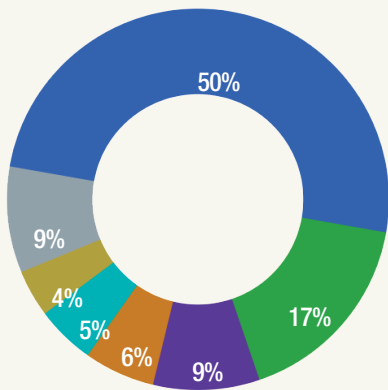

FINANCIALS

July 1, 2018 - June 30, 2019

REVENUES

Contributions	\$1,521,145	30%
Government Grants	\$1,350,720	27%
Learning and Supportive Programs	\$1,240,391	25%
Fundraising	\$575,949	12%
Facility Rental Fees	\$246,512	5%
Other	\$68,424	1%
Total	\$5,003,141	100%

EXPENSES

Personnel	\$2,966,536	50%
Occupancy	\$1,012,209	17%
Professional Fees	\$543,739	9%
Supplies	\$342,828	6%
Volunteer Support	\$300,690	5%
Other	\$262,305	4%
Depreciation	\$523,780	9%
Total	\$5,952,087	100%